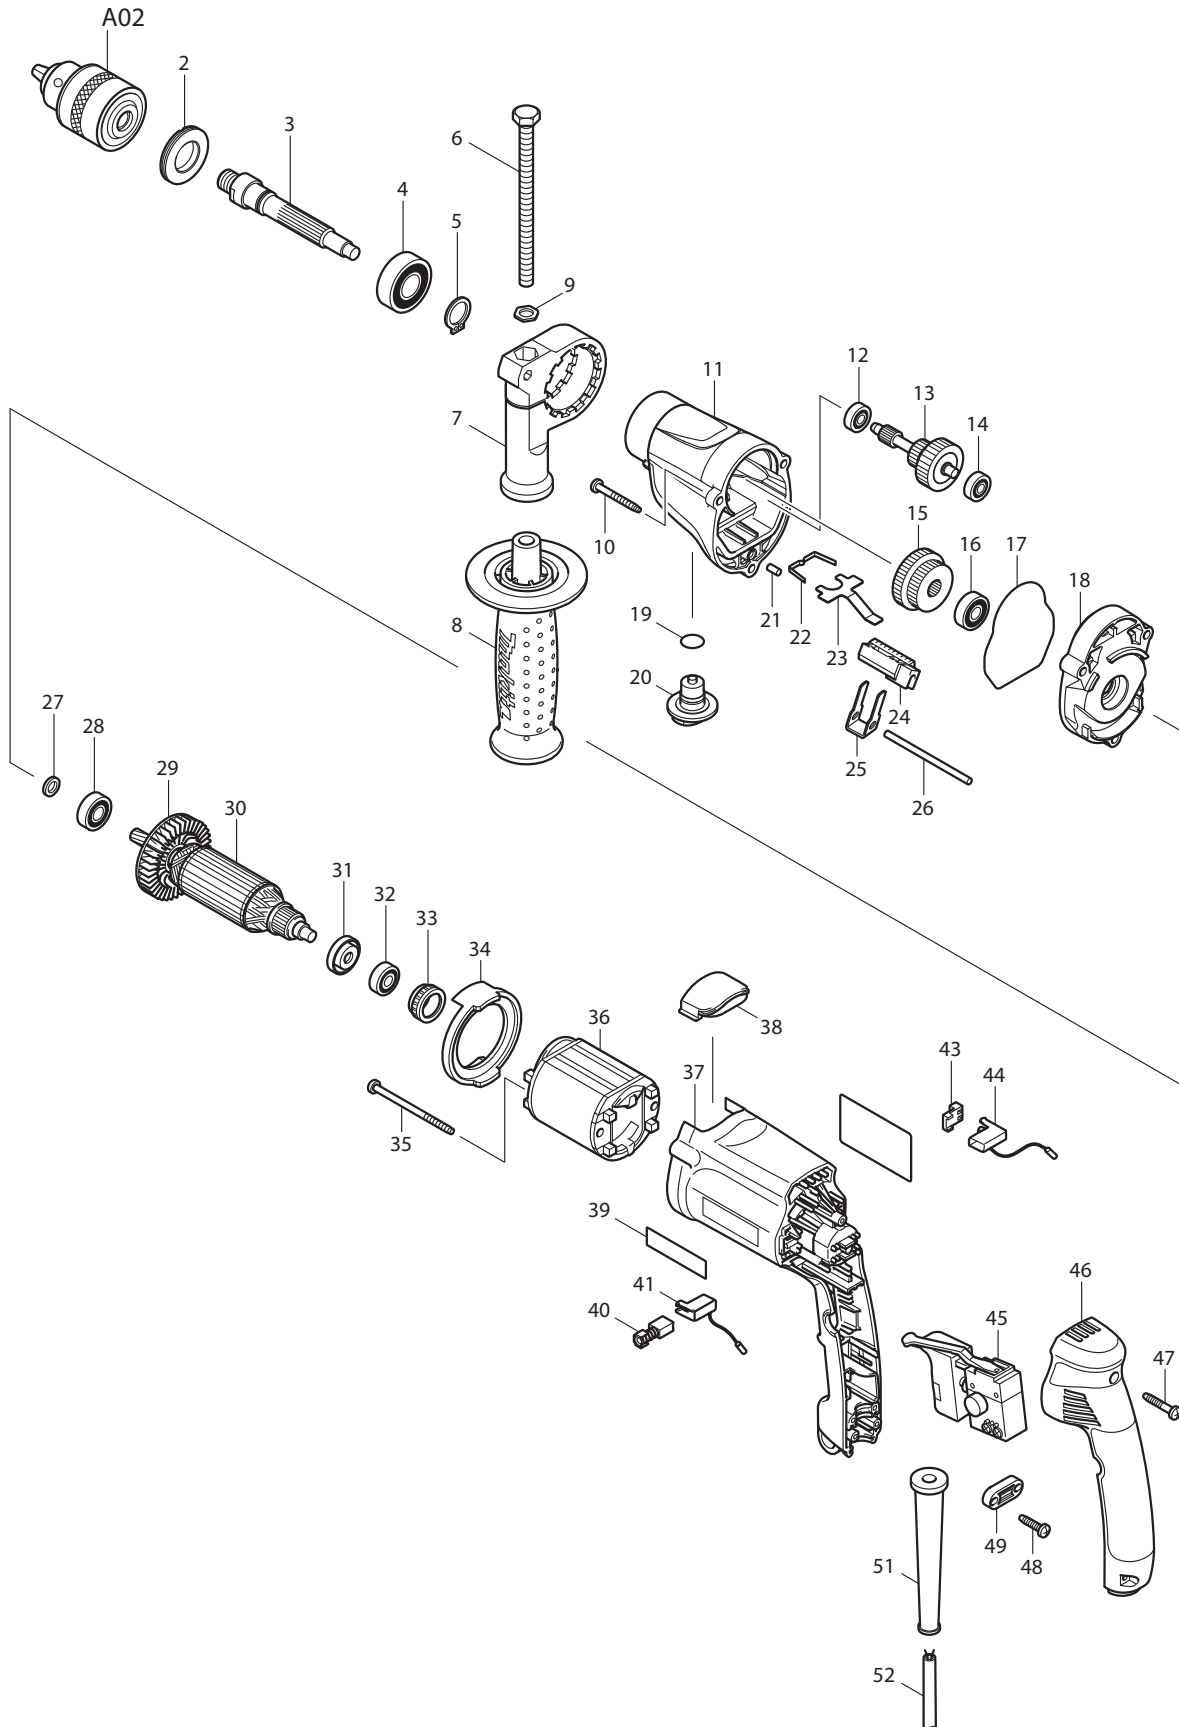

01 - 2010
DP4010
1/2" 2-SPEED DRILL

Item No.	Type	Part No.	Description	Qty	Unit
2		285806-9	BEARING RETAINER 19-36	1	PC.
3		324835-8	SPINDLE	1	PC.
4		211206-7	BALL BEARING 6202LLB	1	PC.
5		961055-9	RETAINING RING S-15	1	PC.
6		921923-8	HEX. BOLT M8X120	1	PC.
7		417630-4	GRIP BASE	1	PC.
8	1	152521-9	GRIP 36 COMPLETE	1	PC.
		INC. 931402-8	HEX. NUT M8	1	PC.
	2	153503-4	GRIP 36 COMPLETE	1	PC.
9		345280-4	HEX. WASHER	1	PC.
10		266351-3	TAPPING SCREW 4X35	3	PC.
11		318187-7	GEAR HOUSING	1	PC.
12		210028-2	BALL BEARING 606ZZ	1	PC.
13		153622-6	GEAR COMPLETE	1	PC.
14		210028-2	BALL BEARING 606ZZ	1	PC.
15		227030-8	SPUR GEAR 29-37	1	PC.
16		210029-0	BALL BEARING 608ZZ	1	PC.
17		421810-6	SEAL RING	1	PC.
18		158412-2	GEAR HOUSING COVER COMPLETE	1	PC.
		INC. 263002-9	RUBBER PIN 4	1	PC.
19		213122-9	O RING 12	1	PC.
20		417805-5	CHANGE LEVER B	1	PC.
21		256251-5	PIN 4	1	PC.
22		232143-2	LEAF SPRING	1	PC.
23		345225-2	LOCK PLATE	1	PC.
24		417804-7	RACK 12	1	PC.
25		345223-6	CHANGE PLATE B	1	PC.
26		268092-7	PIN 4	1	PC.
27		262087-2	RING 8	1	PC.
28		210005-4	BALL BEARING 608DDW	1	PC.
29		241881-5	FAN 52	1	PC.
30		517411-7	ARMATURE ASS'Y 115V	1	PC.
		INC. Item No. 27,28,29,31,32			
31		681636-0	INSULATION WASHER	1	PC.
32		211021-9	BALL BEARING 607LLB	1	PC.
33		421494-0	RUBBER RING 19	1	PC.
34		417803-9	BAFFLE PLATE	1	PC.
35		266340-8	TAPPING SCREW 4X65	2	PC.
36		633525-5	FIELD 115V	1	PC.
37		417807-1	MOTOR HOUSING	1	PC.
38		450179-1	CAP	1	PC.
40	1	191927-6	CARBON BRUSH CB-407 2PC/SET (W/O ORIGIN)	1	SET
	2	195007-0	CARBON BRUSH CB-407 2PC/SET (W/ ORIGIN)	1	SET
41		643989-5	BRUSH HOLDER	1	PC.
42		864024-8	DP4010 NAME PLATE	1	PC.
43		689111-0	SPACER	2	PC.
44		643988-7	BRUSH HOLDER	1	PC.
45		650524-2	SWITCH TG813ALB-2	1	PC.
46		153284-0	HANDLE COVER COMPLETE	1	PC.
		INC. 263002-9	RUBBER PIN 4	2	PC.
47		266374-1	TAPPING SCREW 4X25	3	PC.
48		266326-2	TAPPING SCREW 4X18	2	PC.
49		687123-7	STRAIN RELIEF	1	PC.
51		682559-5	CORD GUARD 8	1	PC.
52		664891-9	CORD W/PLUG 2P-18-2.5M, SJ	1	PC.